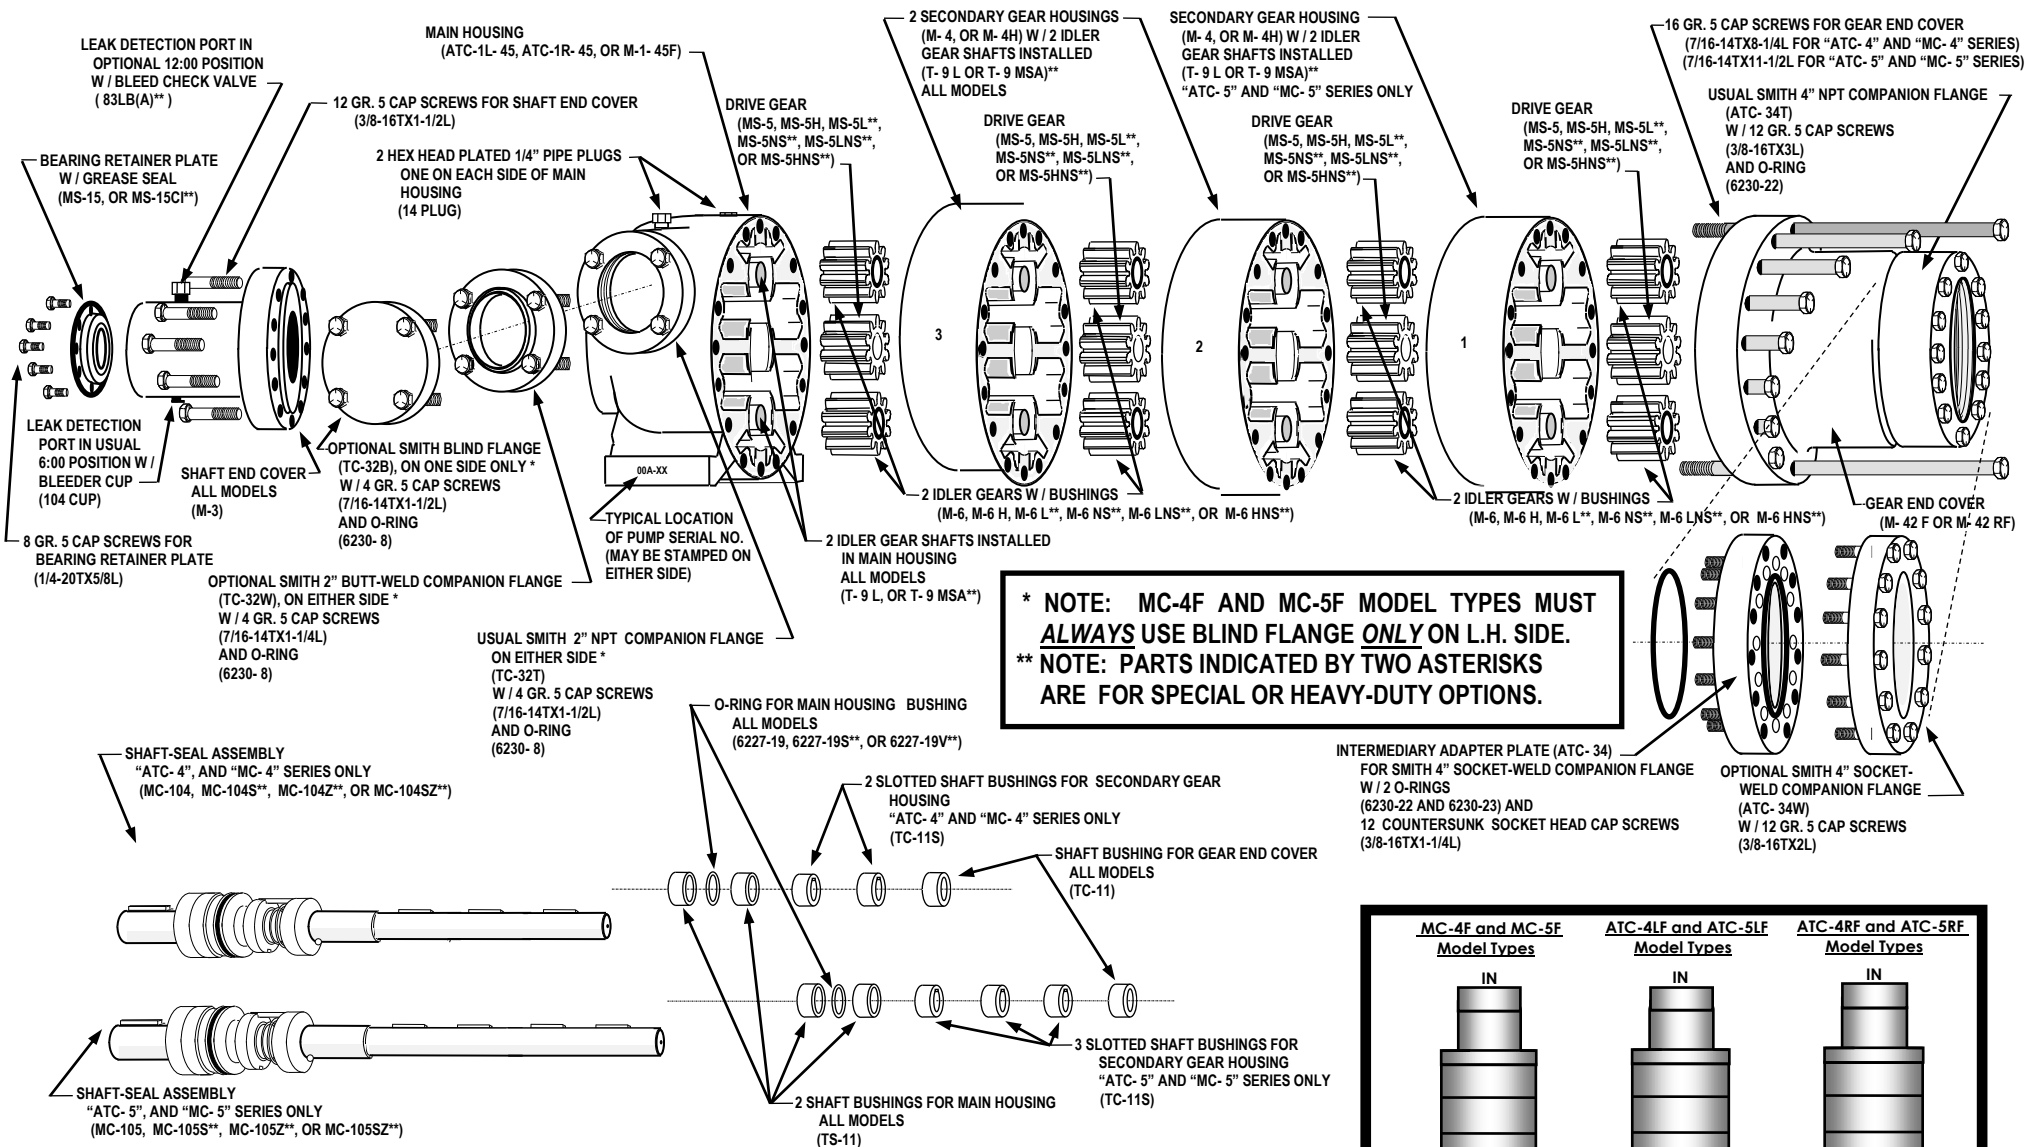

PARTS FOR FLANGED MODEL TYPE ATC-4LF, ATC-4RF, ATC-4LHF, ATC-4RHF, MC-4F, MC-4HF, ATC-5LF, ATC-5RF, ATC-5LHF, ATC-5RHF, MC-5F, MC-5HF

SMITH PRECISION PRODUCTS COMPANY
 P.O. Box 276, Newbury Park, CA 91319 USA
 1299 Lawrence Drive, Newbury Park, CA 91320 USA
 Tel.: 805/498-6616 FAX: 805/499-2867
 e-mail: INFO@smithpumps.com web: www.smithpumps.com