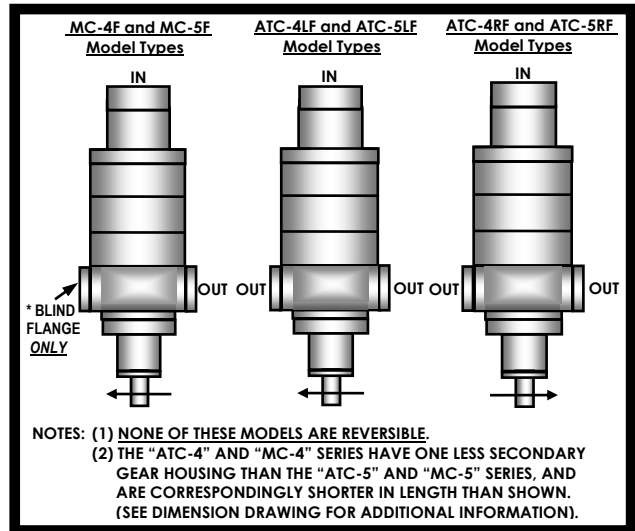

PARTS FOR FLANGED MODEL TYPE ATC-4LF, ATC-4RF, ATC-4LHF, ATC-4RHF, MC-4F, MC-4HF, ATC-5LF, ATC-5RF, ATC-5LHF, ATC-5RHF, MC-5F, MC-5HF

SMITH PRECISION PRODUCTS COMPANY
 P.O. Box 276, Newbury Park, CA 91319 USA
 1299 Lawrence Drive, Newbury Park, CA 91320 USA
 Tel.: 805/498-6616 FAX: 805/499-2867
 e-mail: INFO@smithpumps.com web: www.smithpumps.com